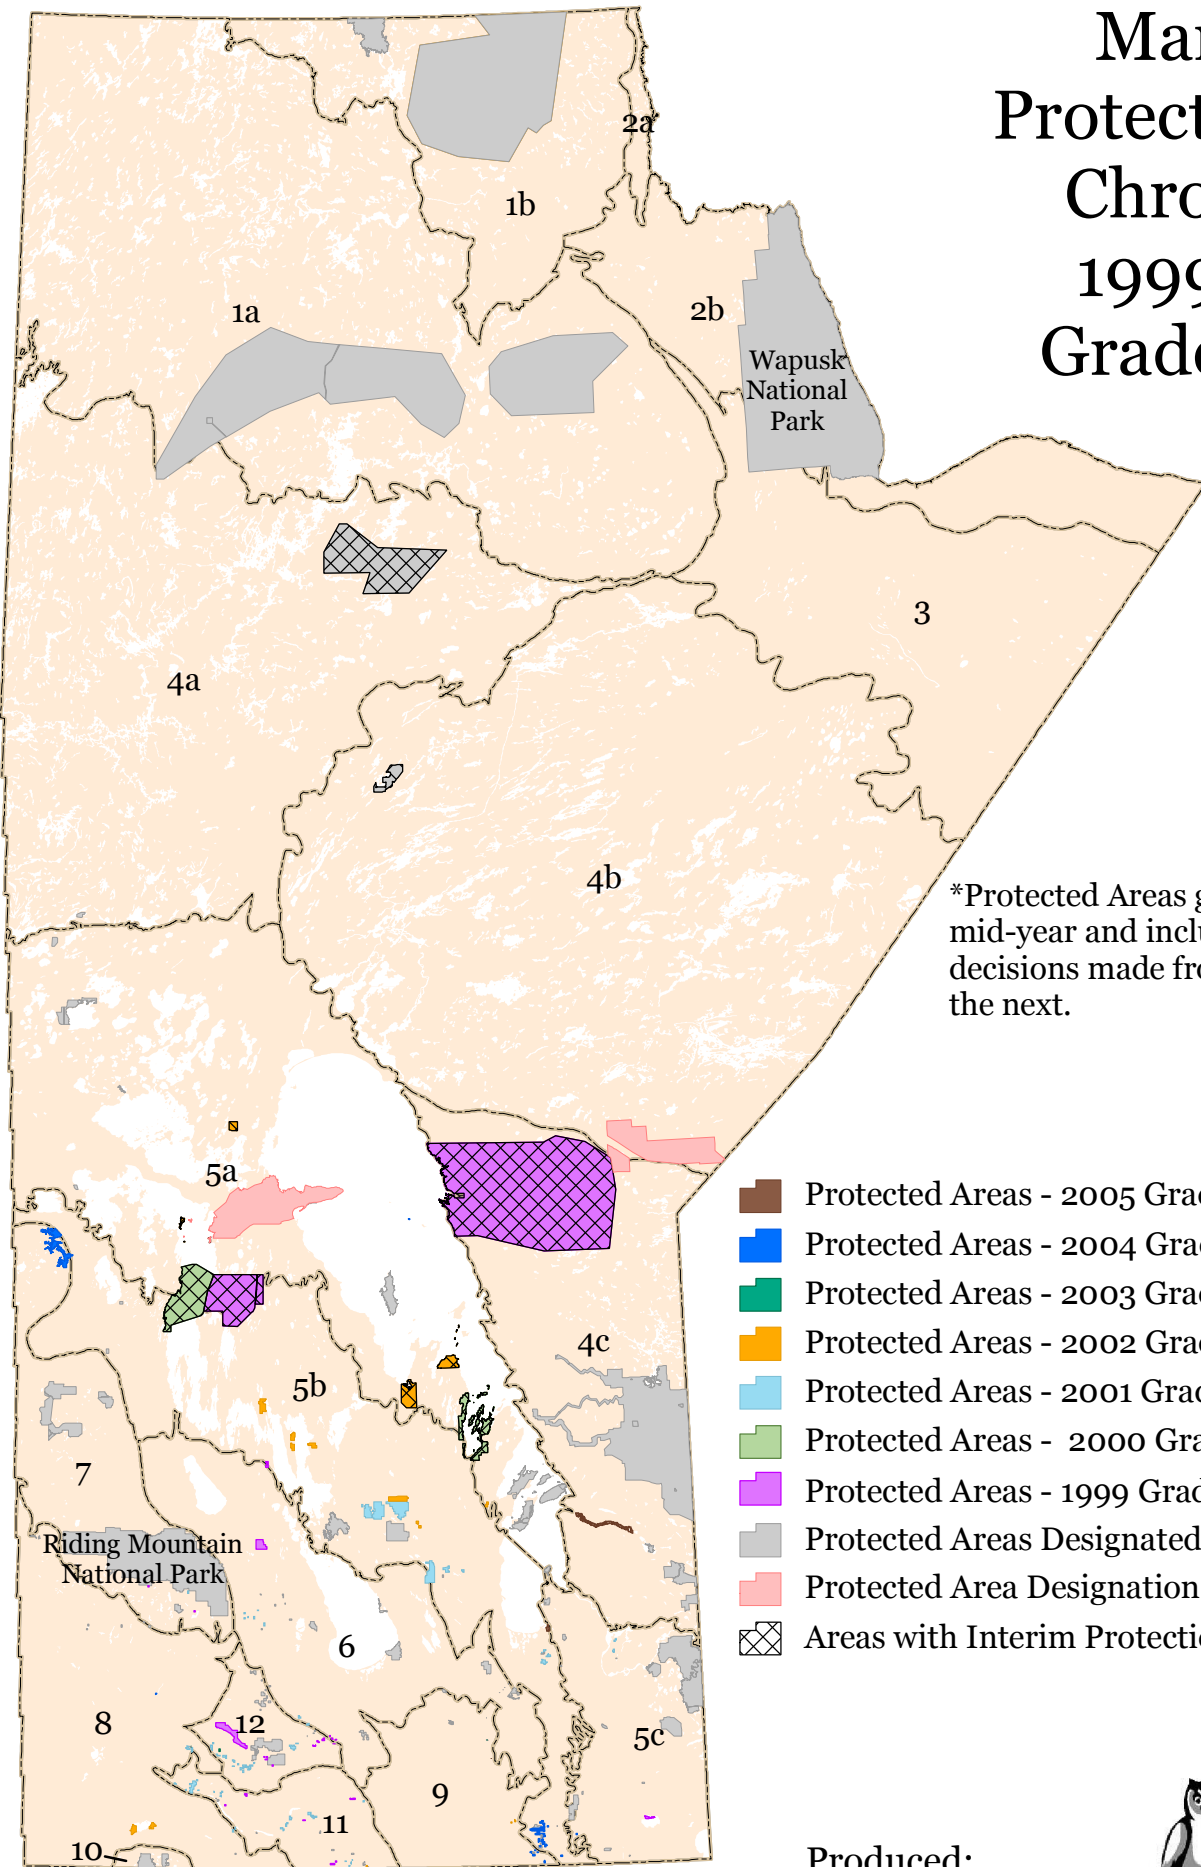

Agro-Manitoba Protected Areas Chronology 1999-2005 Grade Years*

*Protected Areas grade is issued in mid-year and includes protected areas decisions made from one year to the next.

Produced:
November 2005

*Map for Illustrative
Purposes Only*

- | | |
|---|---|
| Protected Areas - 2005 Grade Year | Protected Areas - 2000 Grade Year |
| Protected Areas - 2004 Grade Year | Protected Areas - 1999 Grade Year |
| Protected Areas - 2003 Grade Year (3 sites - 166ha) | Protected Areas Designated by Spring 1998 |
| Protected Areas - 2002 Grade Year | Protected Area Designation not Renewed |
| Protected Areas - 2001 Grade Year | Areas with Interim Protection |

Manitoba Protected Areas Chronology 1999-2005 Grade Years*

*Protected Areas grade is issued in mid-year and includes protected areas decisions made from one year to the next.

-  Protected Areas - 2005 Grade Year
-  Protected Areas - 2004 Grade Year
-  Protected Areas - 2003 Grade Year (3 sites - 166ha)
-  Protected Areas - 2002 Grade Year
-  Protected Areas - 2001 Grade Year
-  Protected Areas - 2000 Grade Year
-  Protected Areas - 1999 Grade Year
-  Protected Areas Designated by Spring 1998
-  Protected Area Designation not Renewed
-  Areas with Interim Protection

Map for Illustrative Purposes Only

Produced:
November 2005

MANITOBA
WILDLANDS