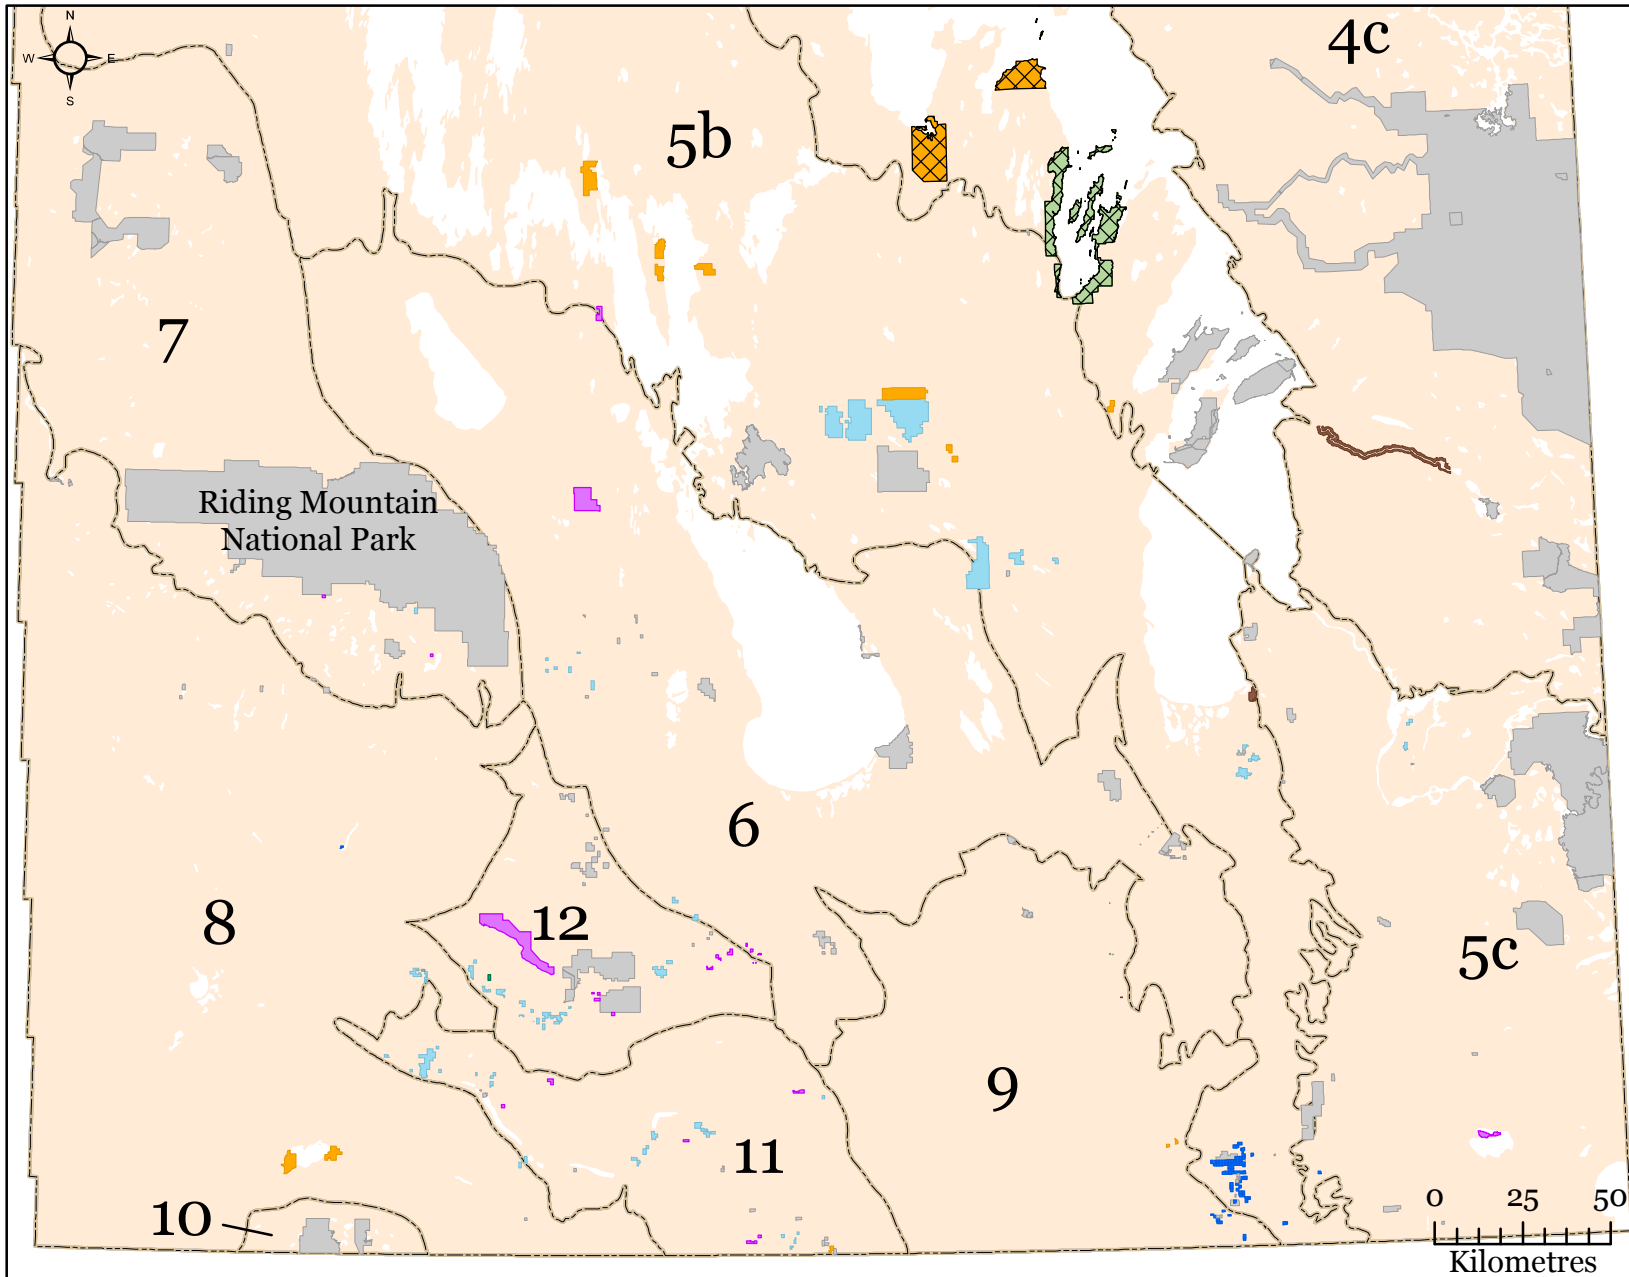

Agro-Manitoba Protected Areas Chronology 1999-2005 Grade Years*

*Protected Areas grade is issued in mid-year and includes protected areas decisions made from one year to the next.

Produced:
November 2005

*Map for Illustrative
Purposes Only*

- | | |
|---|---|
| Protected Areas - 2005 Grade Year | Protected Areas - 2000 Grade Year |
| Protected Areas - 2004 Grade Year | Protected Areas - 1999 Grade Year |
| Protected Areas - 2003 Grade Year (3 sites - 166ha) | Protected Areas Designated by Spring 1998 |
| Protected Areas - 2002 Grade Year | Protected Area Designation not Renewed |
| Protected Areas - 2001 Grade Year | Areas with Interim Protection |

Manitoba Protected Areas Chronology 1999-2005 Grade Years*

*Protected Areas grade is issued in mid-year and includes protected areas decisions made from one year to the next.

-  Protected Areas - 2005 Grade Year
-  Protected Areas - 2004 Grade Year
-  Protected Areas - 2003 Grade Year (3 sites - 166ha)
-  Protected Areas - 2002 Grade Year
-  Protected Areas - 2001 Grade Year
-  Protected Areas - 2000 Grade Year
-  Protected Areas - 1999 Grade Year
-  Protected Areas Designated by Spring 1998
-  Protected Area Designation not Renewed
-  Areas with Interim Protection

Map for Illustrative Purposes Only

Produced:
November 2005

MANITOBA
WILDLANDS